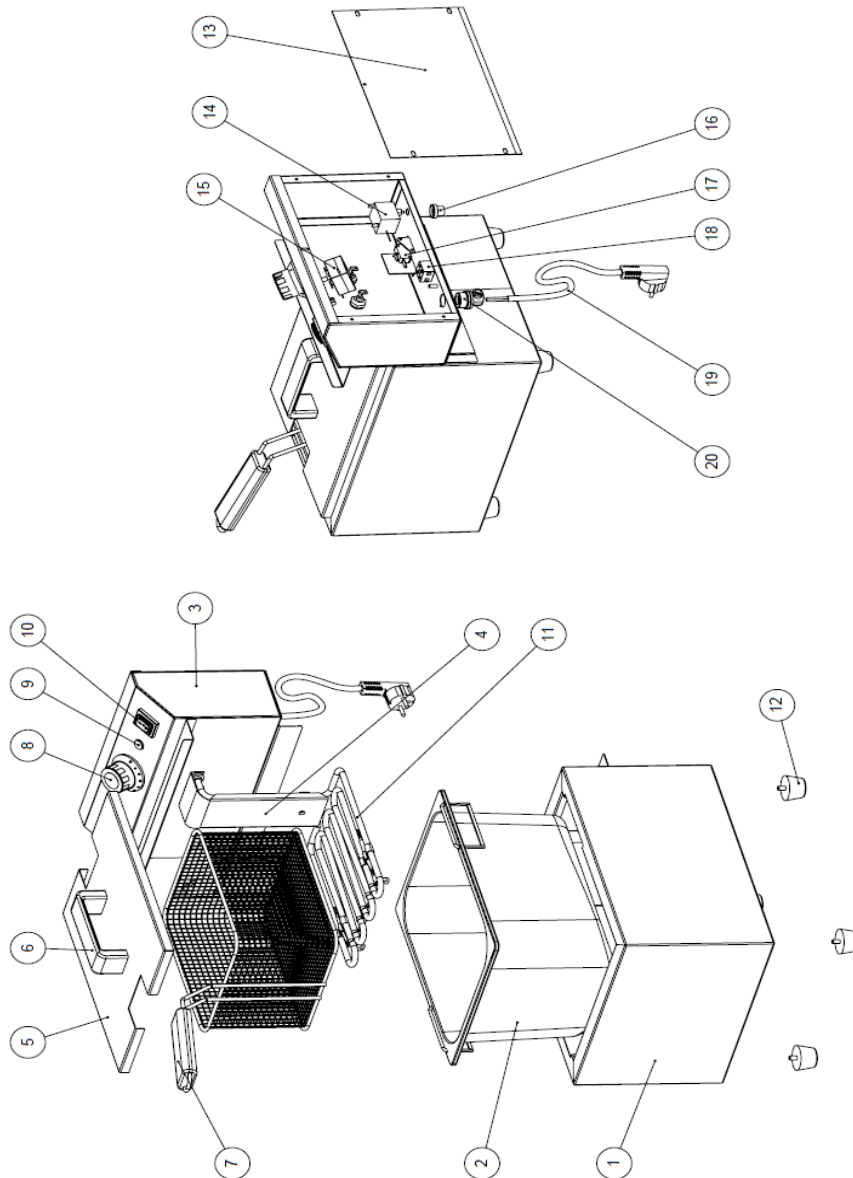

Drawing

Hendi B.V.
Steenoven 21
3911 TX Rhenen
The Netherlands

Batch #

Batch nr 401182 and up (except 401248).

Appliance part#

207208

Description

Deep fryer Mastercook 8L

Date 15-07-2015

Revision #

Revision version 1,0

Revision New model.

Circuit diagram

 <b style="font-size: 24pt; font-weight: bold;">HENDI <small>FOOD SERVICE EQUIPMENT</small> Hendi B.V. Steenoven 21 3911 TX Rhenen The Netherlands	Batch #	Appliance part#
	Batch nr 401182 and up (except 401248).	207208
	Description	
	Deep fryer Mastercook 8L	